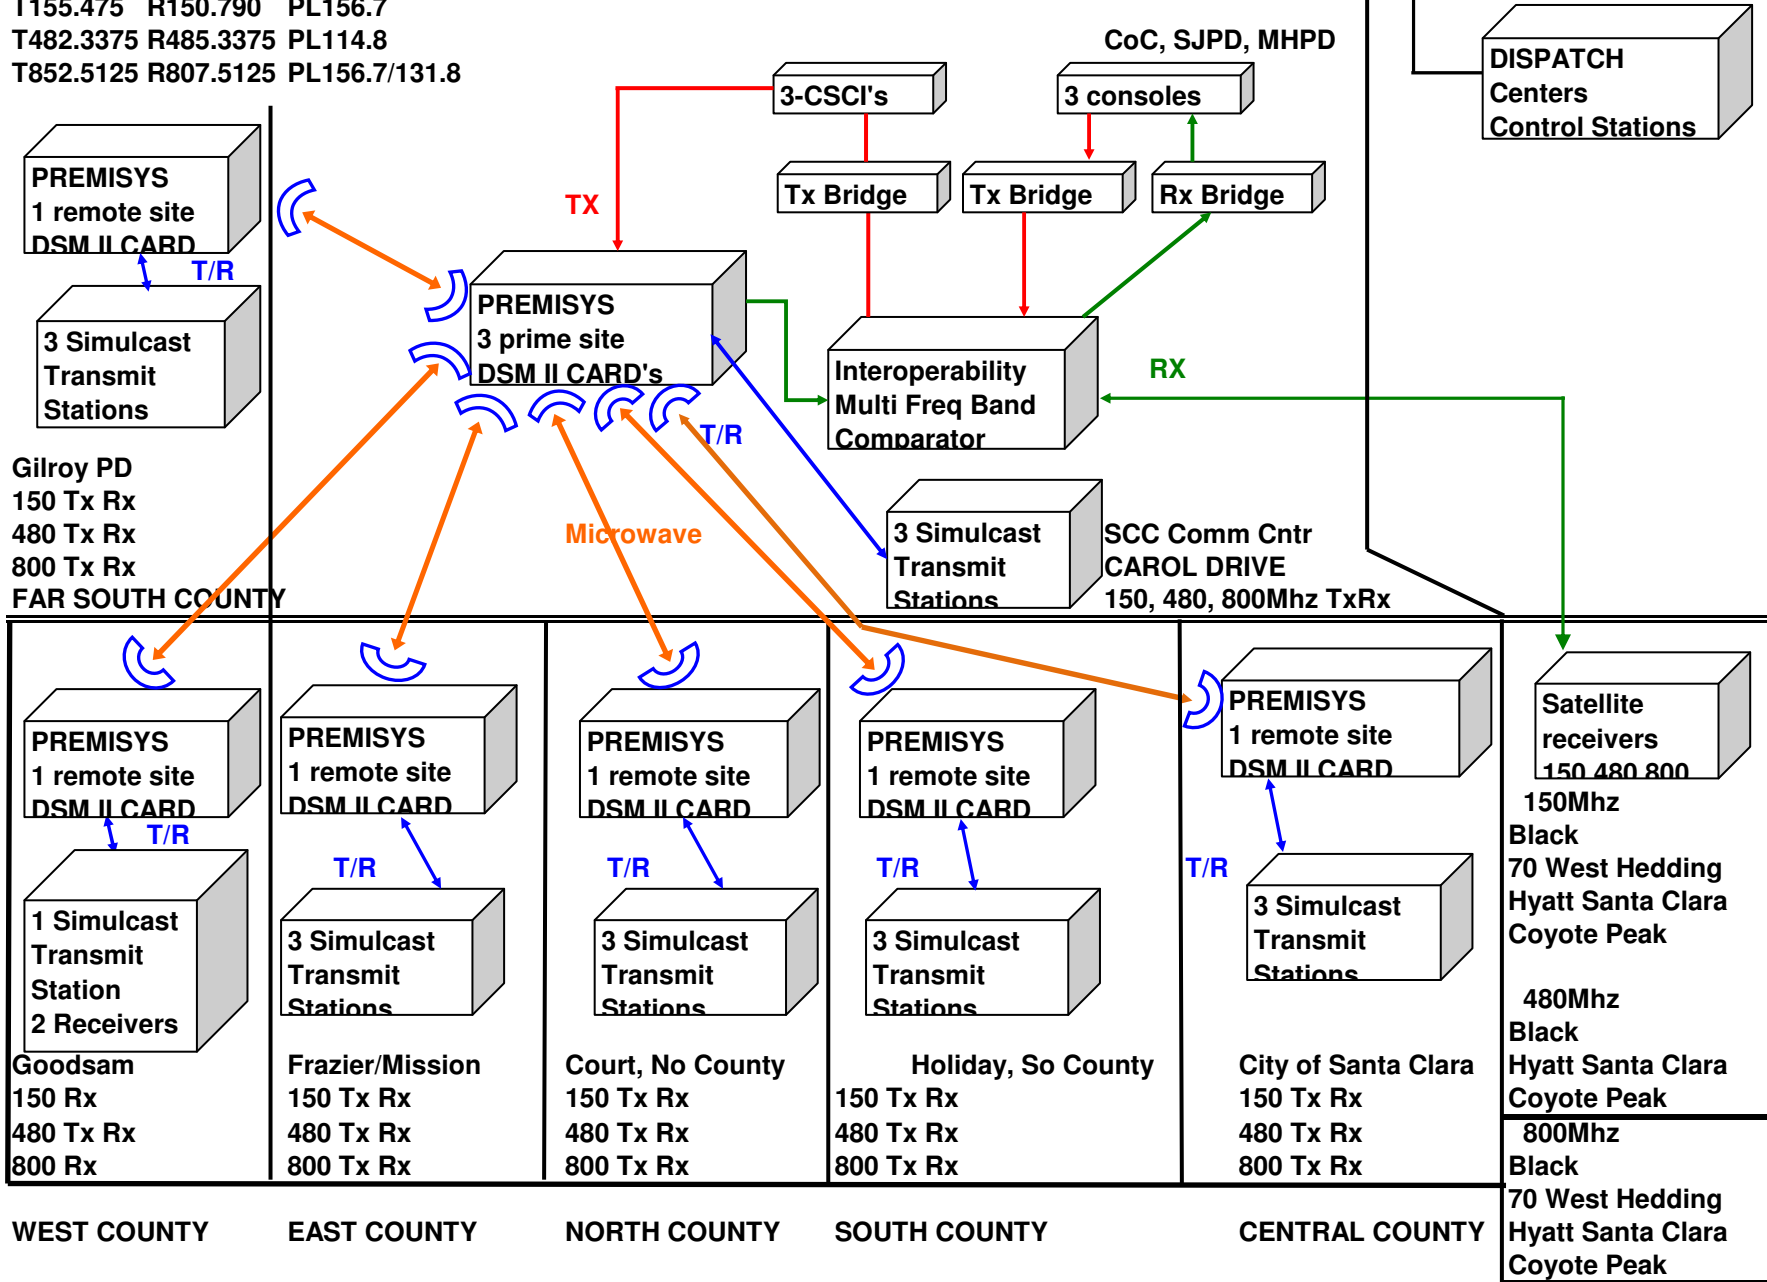

System Frequencies

T155.475 R150.790 PL156.7
 T482.3375 R485.3375 PL114.8
 T852.5125 R807.5125 PL156.7/131.8

BAYMACS

Gilroy PD
 150 Tx Rx
 480 Tx Rx
 800 Tx Rx
FAR SOUTH COUNTY

WEST COUNTY
 PREMISYS 1 remote site DSM II CARD
 T/R
 1 Simulcast Transmit Station
 2 Receivers
 Goodsam
 150 Rx
 480 Tx Rx
 800 Rx

EAST COUNTY
 PREMISYS 1 remote site DSM II CARD
 T/R
 3 Simulcast Transmit Stations
 Frazier/Mission
 150 Tx Rx
 480 Tx Rx
 800 Tx Rx

NORTH COUNTY
 PREMISYS 1 remote site DSM II CARD
 T/R
 3 Simulcast Transmit Stations
 Court, No County
 150 Tx Rx
 480 Tx Rx
 800 Tx Rx

SOUTH COUNTY
 PREMISYS 1 remote site DSM II CARD
 T/R
 3 Simulcast Transmit Stations
 Holiday, So County
 150 Tx Rx
 480 Tx Rx
 800 Tx Rx

CENTRAL COUNTY
 PREMISYS 1 remote site DSM II CARD
 T/R
 3 Simulcast Transmit Stations
 City of Santa Clara
 150 Tx Rx
 480 Tx Rx
 800 Tx Rx

Satellite receivers
 150 480 800
 150Mhz
 Black
 70 West Hedding
 Hyatt Santa Clara
 Coyote Peak
 480Mhz
 Black
 Hyatt Santa Clara
 Coyote Peak
 800Mhz
 Black
 70 West Hedding
 Hyatt Santa Clara
 Coyote Peak